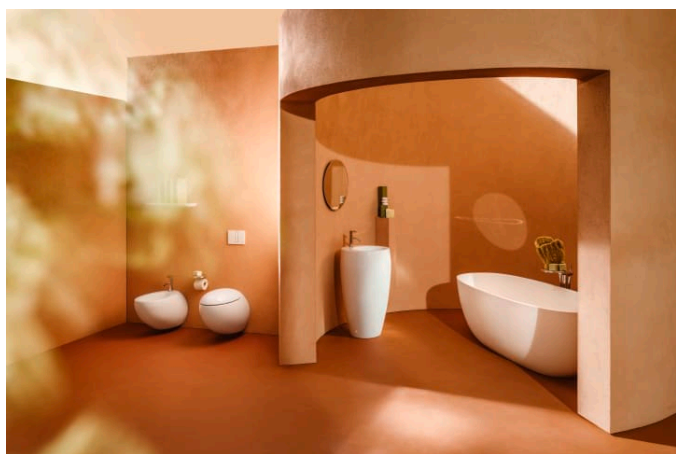

ILBAGNOALESSI

Wall-hung bidet, with concealed overflow, incl. ceramic waste cover

DIMENSIONS

Length	585 mm
Width	390 mm
Height	355 mm

COLOUR AND FINISH

<input type="checkbox"/>	400 White LCC (LAUFEN Clean Coat)
--------------------------	-----------------------------------

OPTIONS

304 - with one tap hole at centre, two lateral holes for water connection

SPECIFICATION TEXT

Wall-hung bidet Laufen-ILBAGNOALESSI, sanitary ceramic, EN 36, dimensions 390 x 585 x 355 mm, 1 centre tap hole, concealed waste and overflow system, ceramic valve, cover plate, concealed fixation.

Width (INCH) : 15 3/8"

TECHNICAL DRAWINGS

COMPATIBLE WITH

Installation set for wall-hung WCs and bidets, EasyFit 2.0, 250 mm

H8938280000001

ILBAGNOALESSI

ILBAGNOALESSI is a bathroom design that has cast its spell over the home design world for years: It is characterised by a timeless form, sparkling imagination and a hint of eccentricity. This design award-winning ensemble is the creation of Italian designer star, Stefano Giovannoni.