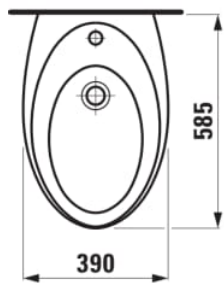

ILBAGNOALESSI

Wall-hung bidet, with concealed overflow, incl. ceramic waste cover

DIMENSIONS

Length	585 mm
Width	390 mm
Height	355 mm

COLOUR AND FINISH

<input type="checkbox"/>	400 White LCC (LAUFEN Clean Coat)
--------------------------	-----------------------------------

OPTIONS

304 - with one tap hole at centre, two lateral holes for water connection

SPECIFICATION TEXT

Wall-hung bidet Laufen-ILBAGNOALESSI, sanitary ceramic, EN 36, dimensions 390 x 585 x 355 mm, 1 centre tap hole, concealed waste and overflow system, ceramic valve, cover plate, concealed fixation.

Nickelled articulation, order no. W1891225903

Back-to-wall

Fixing kit : Included

Height (INCH) : 14"

Installation type : Wall-hung

Length (INCH) : 23 1/16"

Shape : Round

Taphole configuration : 1 taphole

Width (INCH) : 15 3/8"

TECHNICAL DRAWINGS

COMPATIBLE WITH

Installation set for wall-hung WCs and bidets, EasyFit 2.0, 250 mm

H8938280000001

ILBAGNOALESSI

ILBAGNOALESSI is a bathroom design that has cast its spell over the home design world for years: It is characterised by a timeless form, sparkling imagination and a hint of eccentricity. This design award-winning ensemble is the creation of Italian designer star, Stefano Giovannoni.