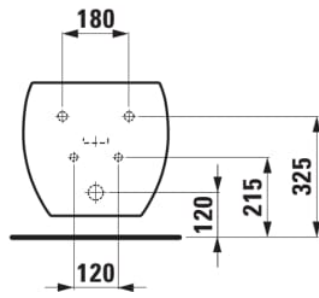

ILBAGNOALESSI

Wall-hung bidet, with concealed overflow, incl. ceramic waste cover

DIMENSIONS

Length	585 mm
Width	390 mm
Height	355 mm

COLOUR AND FINISH

<input type="checkbox"/>	400 White LCC (LAUFEN Clean Coat)
--------------------------	-----------------------------------

OPTIONS

304 - with one tap hole at centre, two lateral holes for water connection

SPECIFICATION TEXT

Wall-hung bidet Laufen-ILBAGNOALESSI, sanitary ceramic, EN 36, dimensions 390 x 585 x 355 mm, 1 centre tap hole, concealed waste and overflow system, ceramic valve, cover plate, concealed fixation.

Nickelled articulation, order no. W1891225903

Back-to-wall

Fixing kit : Included

Height (INCH) : 14"

Installation type : Wall-hung

Length (INCH) : 23 1/16"

Shape : Round

Taphole configuration : 1 taphole

Width (INCH) : 15 3/8"

TECHNICAL DRAWINGS

COMPATIBLE WITH

Installation set for wall-hung WCs and bidets, EasyFit 2.0, 250 mm

H8938280000001

ILBAGNOALESSI

ILBAGNOALESSI is a bathroom design that has cast its spell over the home design world for years: It is characterised by a timeless form, sparkling imagination and a hint of eccentricity. This design award-winning ensemble is the creation of Italian designer star, Stefano Giovannoni.