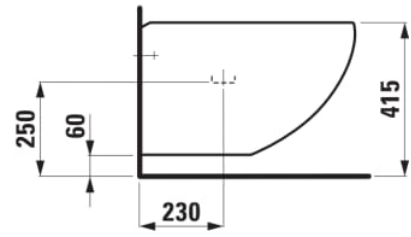

ILBAGNOALESSI

Wall-hung bidet, with concealed overflow, incl. ceramic waste cover

DIMENSIONS

Length	585 mm
Width	390 mm
Height	355 mm

COLOUR AND FINISH

<input type="checkbox"/>	400 White LCC (LAUFEN Clean Coat)
--------------------------	-----------------------------------

OPTIONS

304 - with one tap hole at centre, two lateral holes for water connection

SPECIFICATION TEXT

Wall-hung bidet Laufen-ILBAGNOALESSI, sanitary ceramic, EN 36, dimensions 390 x 585 x 355 mm, 1 centre tap hole, concealed waste and overflow system, ceramic valve, cover plate, concealed fixation.

Nickelled articulation, order no. W1891225903

Back-to-wall

Fixing kit : Included

Height (INCH) : 14"

Installation type : Wall-hung

Length (INCH) : 23 1/16"

Shape : Round

Taphole configuration : 1 taphole

Width (INCH) : 15 3/8"

TECHNICAL DRAWINGS

COMPATIBLE WITH

Installation set for wall-hung WCs and bidets, EasyFit 2.0, 250 mm

H8938280000001

ILBAGNOALESSI

ILBAGNOALESSI is a bathroom design that has cast its spell over the home design world for years: It is characterised by a timeless form, sparkling imagination and a hint of eccentricity. This design award-winning ensemble is the creation of Italian designer star, Stefano Giovannoni.