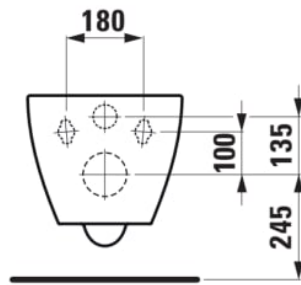

TECHNICAL DRAWINGS