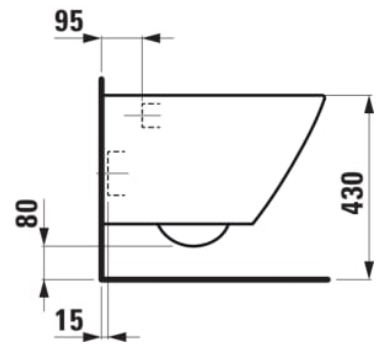

TECHNICAL DRAWINGS