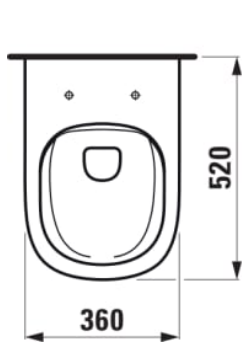

TECHNICAL DRAWINGS